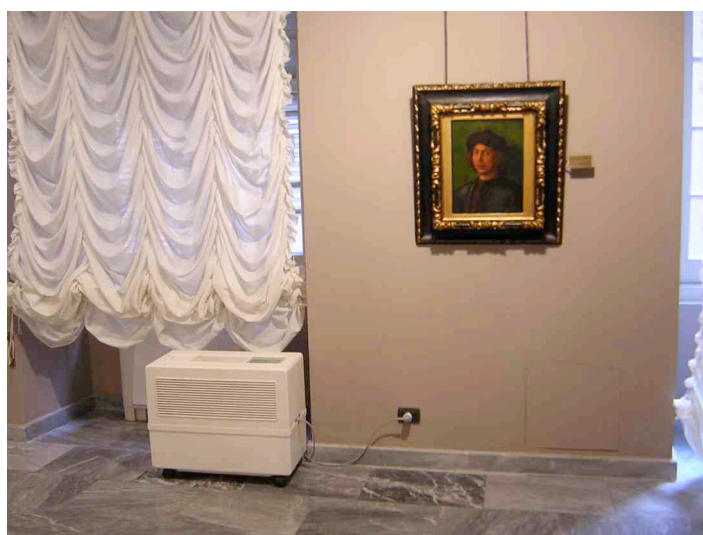

Deumidificatori per musei e depositi

Dehumidifiers for museums and deposits