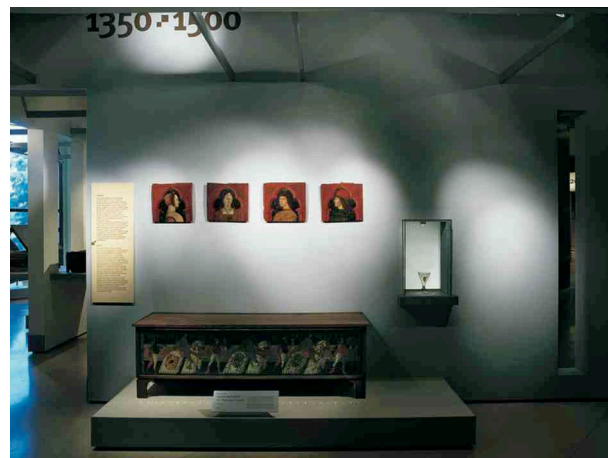

BRESCIANI

**Materiali ed Attrezzature
per il Restauro e la Conservazione**
Materials and Equipment for the Restoration and Conservation

MUSEUM-LINE

Illuminazione museale - Museum Lighting

Tecnologia: fibre ottiche, led, fluorescenti speciali
Technology: fiber optics, Led, special fluorescent