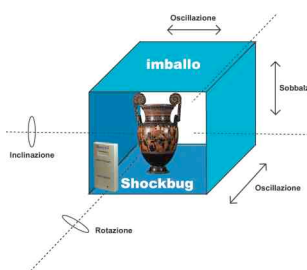

Passive microclimate control for showcases

BRESCIANI

**Materiali ed Attrezzature
per il Restauro e la Conservazione**
Materials and Equipment for the Restoration and Conservation

MUSEUM-LINE

Dispositivi per il mantenimento del microclima nelle sale museali e nei depositi **Device for maintaining the microclimate in the museal rooms and in the warehouses**

Umidificatori per musei e depositi

Humidifiers for museums and deposits

Deumidificatori per musei e depositi

Dehumidifiers for museums and deposits

BRESCIANI

Materiali ed Attrezzature
per il Restauro e la Conservazione
Materials and Equipment for the Restoration and Conservation

MUSEUM-LINE

Trasporti ed imballaggi opere d'arte Transport and packaging artwork

TRANSPORT TRACKERS

Data logger for transportation monitoring

Valigie stagne antiurto per
trasporto opere d'arte

Resistant watertight suitcases for transporting works of art